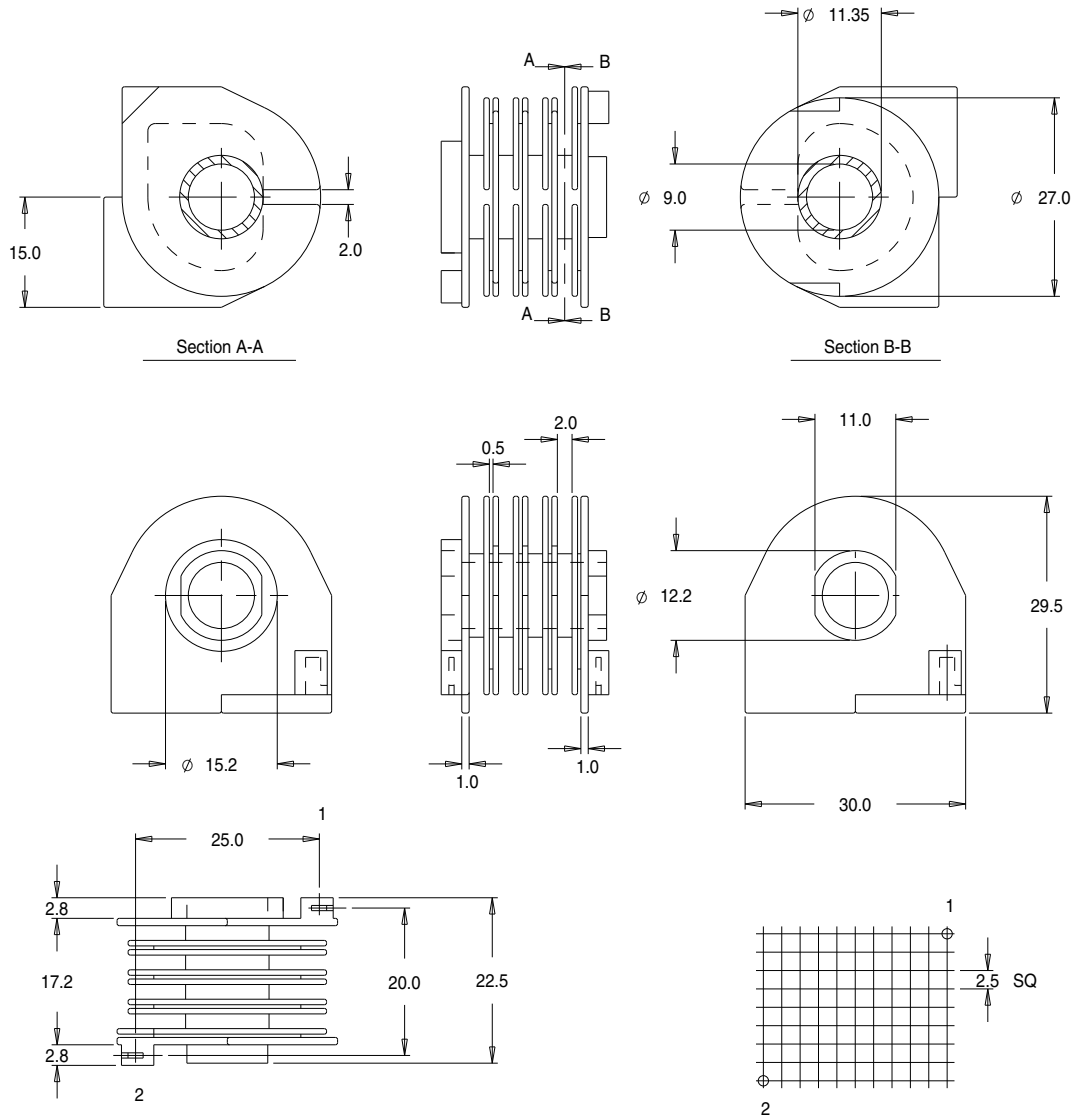

Part No. GI6510
Gas Ignition 4 Chamber Bobbin

Dimensions in millimetres.

Issue 1